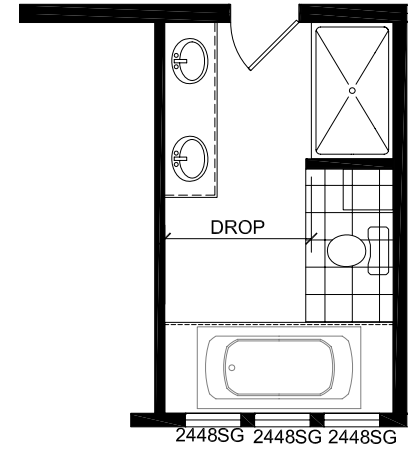

MODEL 17-201-30

3 BEDROOM, 2 BATH
ACTUAL SIZE: 56'-0" x 30'-4"
TOTAL AREA: 1,699 SQ. FT.

**OPTIONAL
GLAMOUR BATH**